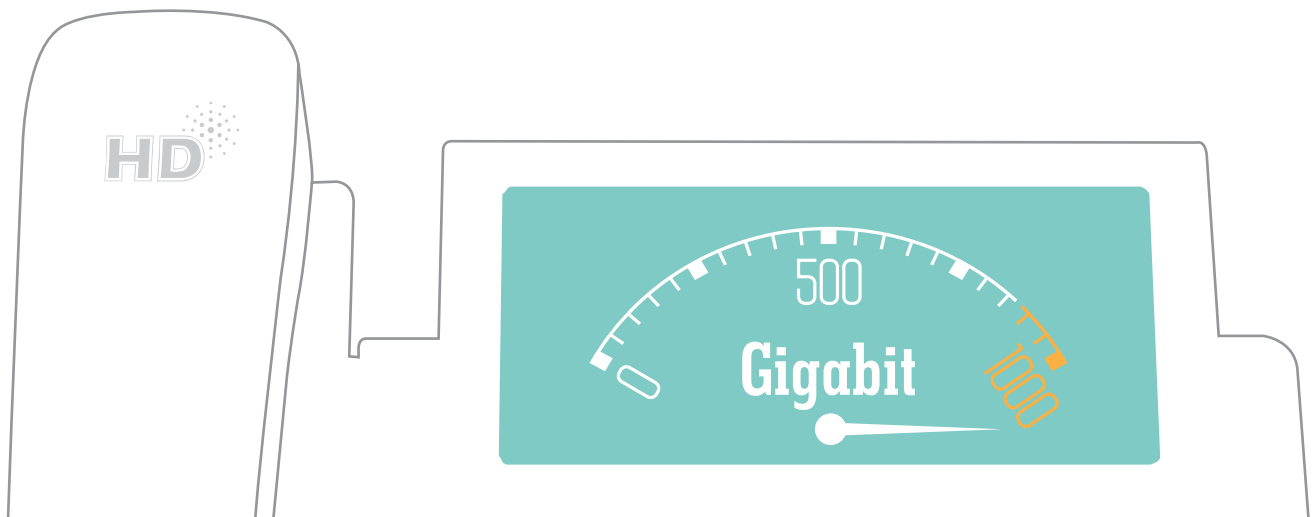

Gigabit Support

The T23G, T27G and T29G from the T2 series include an integrated Gigabit Ethernet (GigE) switch for advanced connectivity. With support for today's high-speed networks, these models ensure greater convenience and efficiency.